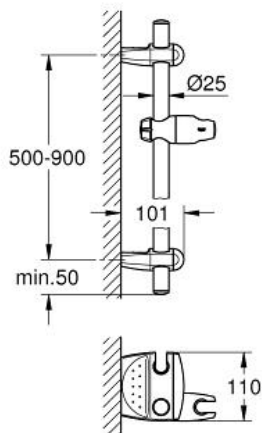

MOVARIO
36" Shower Bar
MODEL # 28398000

Pure Freude
an Wasser

GROHE

Product Description:
MOVARIO
36" Shower Bar

Standard Specification:

- Wall mount
- Variable fixing point metal mounting brackets for easy retrofit and corner mounting
- Glide element with swivel hand shower holder
- Wall brackets with trays and integrated shower holder
- **GROHE QuickFix** (adjustable distance between wall shower holders for adaption to existing drillings)
- **GROHE StarLight** chrome finish

Applicable Codes & Standards:

- Energy Policy Act of 1992
- ASME A112.18.1/CSA B125.1

Color:

- 28398000 StarLight Chrome